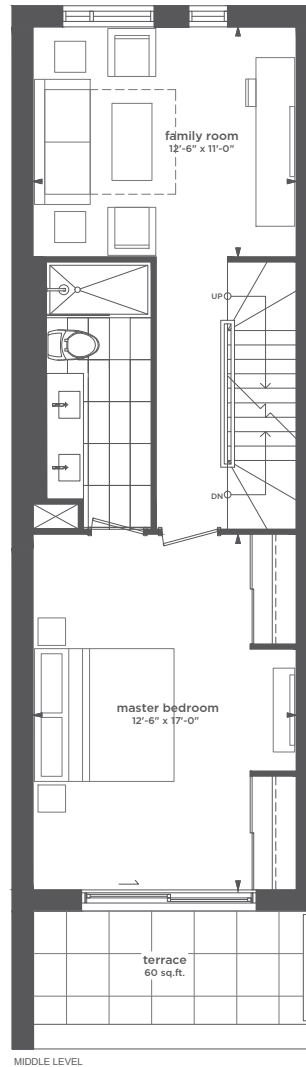

# THE SOUTHWOOD

THREE BEDROOMS + FAMILY ROOM

1845 SQ.FT.

TERRACE 125 SQ.FT.+ TERRACE 60 SQ.FT.

TH01

All sizes and specifications are subject to change without notice E. & O. E.. Actual usable floor space may vary from the stated floor area.  
\*Furniture & BBQ not included. \*Terrace condition may require an interior step(s).