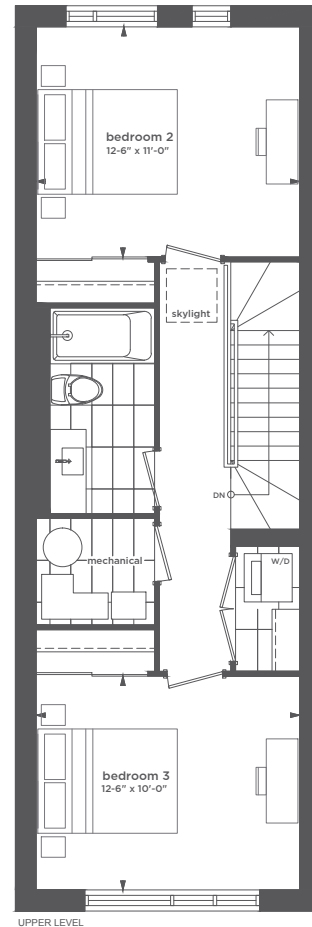

# THE SOUTHWOOD

THREE BEDROOMS + FAMILY ROOM

1845 SQ.FT.

TERRACE 125 SQ.FT.+ TERRACE 60 SQ.FT.

TH01

All sizes and specifications are subject to change without notice E. & O. E.. Actual usable floor space may vary from the stated floor area.  
\*Furniture & BBQ not included. \*Terrace condition may require an interior step(s).