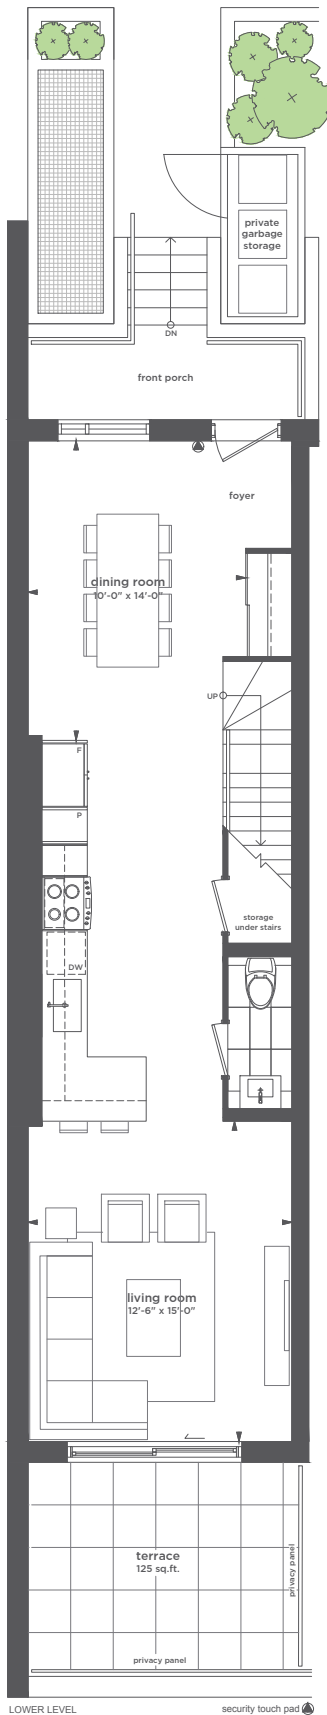

# THE SOUTHWOOD

THREE BEDROOMS + FAMILY ROOM

1845 SQ.FT.

TERRACE 125 SQ.FT.+ TERRACE 60 SQ.FT.

TH01

All sizes and specifications are subject to change without notice E. & O. E.. Actual usable floor space may vary from the stated floor area.  
\*Furniture & BBQ not included. \*Terrace condition may require an interior step(s).