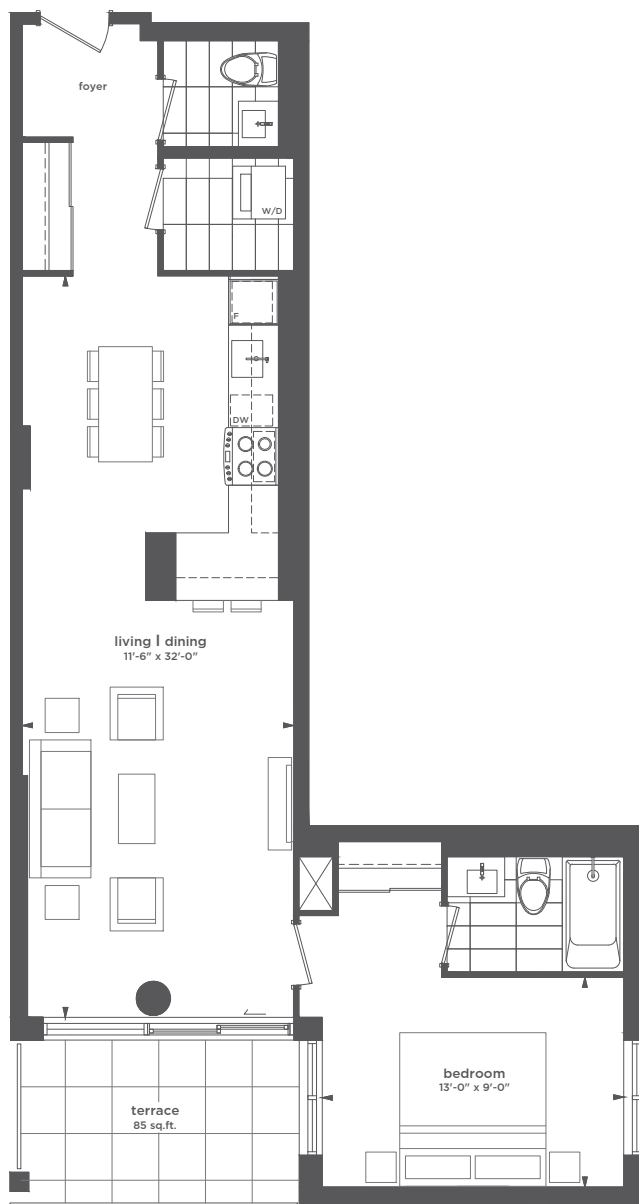

THE SOUTHWOOD

ONE BEDROOM
800 SQ.FT.
TERRACE 85 SQ.FT.

209

All sizes and specifications are subject to change without notice E. & O. E.. Actual usable floor space may vary from the stated floor area.
*Furniture not included. *Terrace condition may require an interior step.