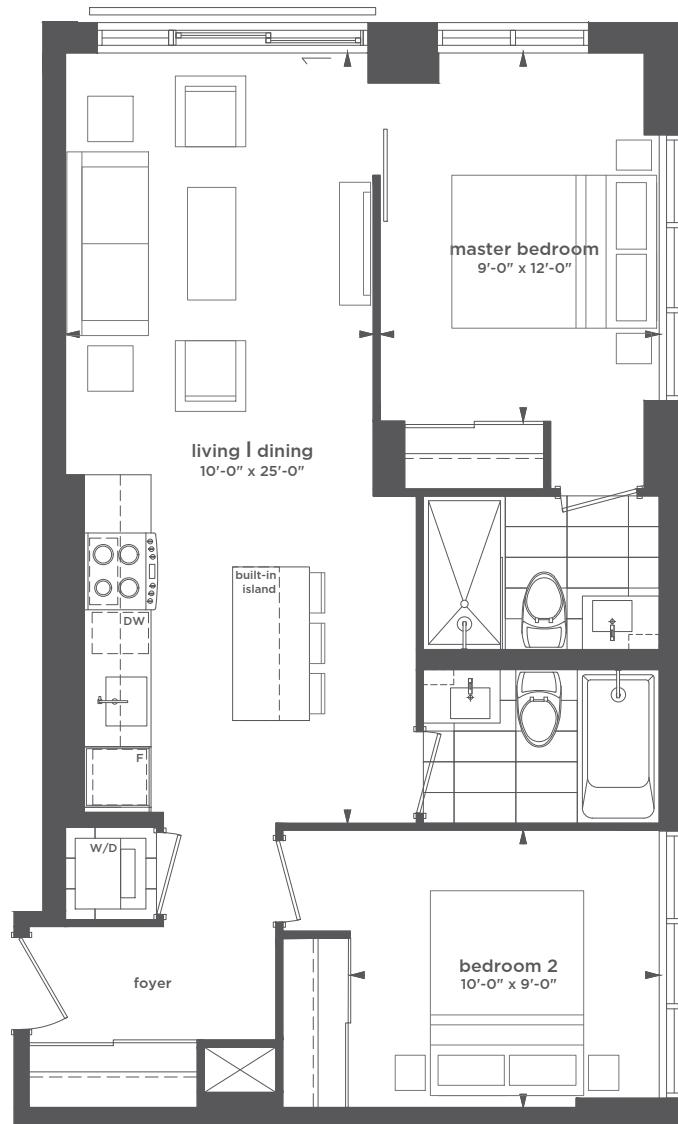

THE SOUTHWOOD

TWO BEDROOMS
745 SQ.FT.

607

All sizes and specifications are subject to change without notice E. & O. E.. Actual usable floor space may vary from the stated floor area.
*Furniture not included. *Terrace condition may require an interior step.