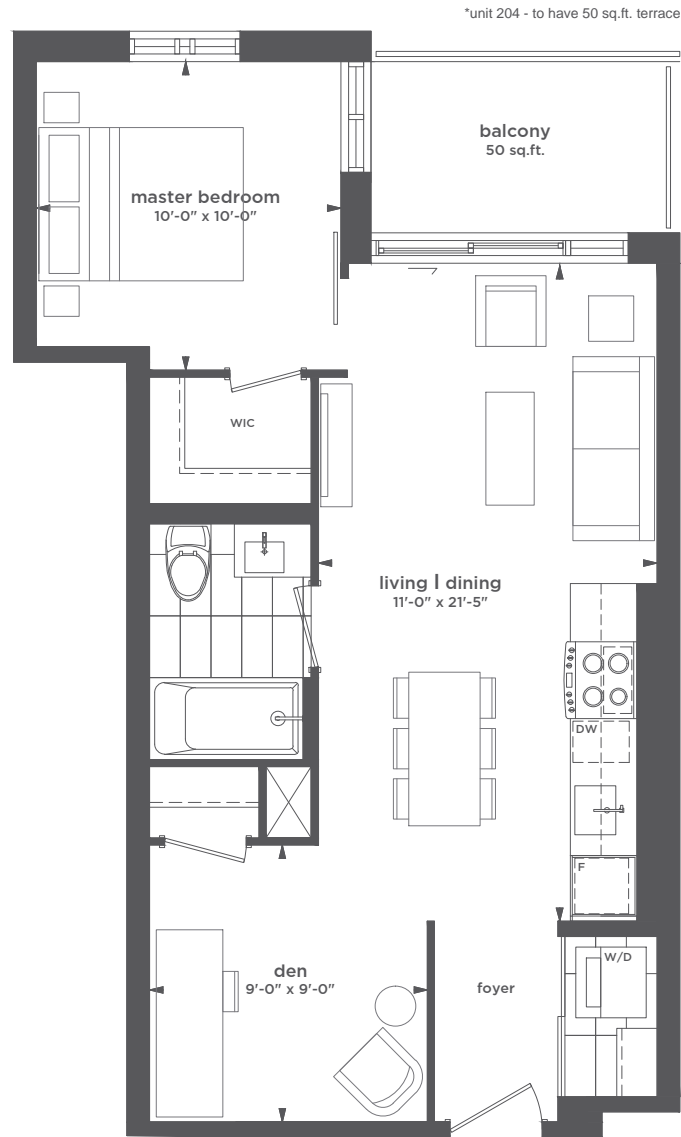

THE SOUTHWOOD

ONE BEDROOM + DEN
595 SQ.FT.
BALCONY 50 SQ.FT.

204 | 304 | 404 | 504

All sizes and specifications are subject to change without notice E. & O. E.. Actual usable floor space may vary from the stated floor area.
 *Furniture not included. *Terrace condition may require an interior step.